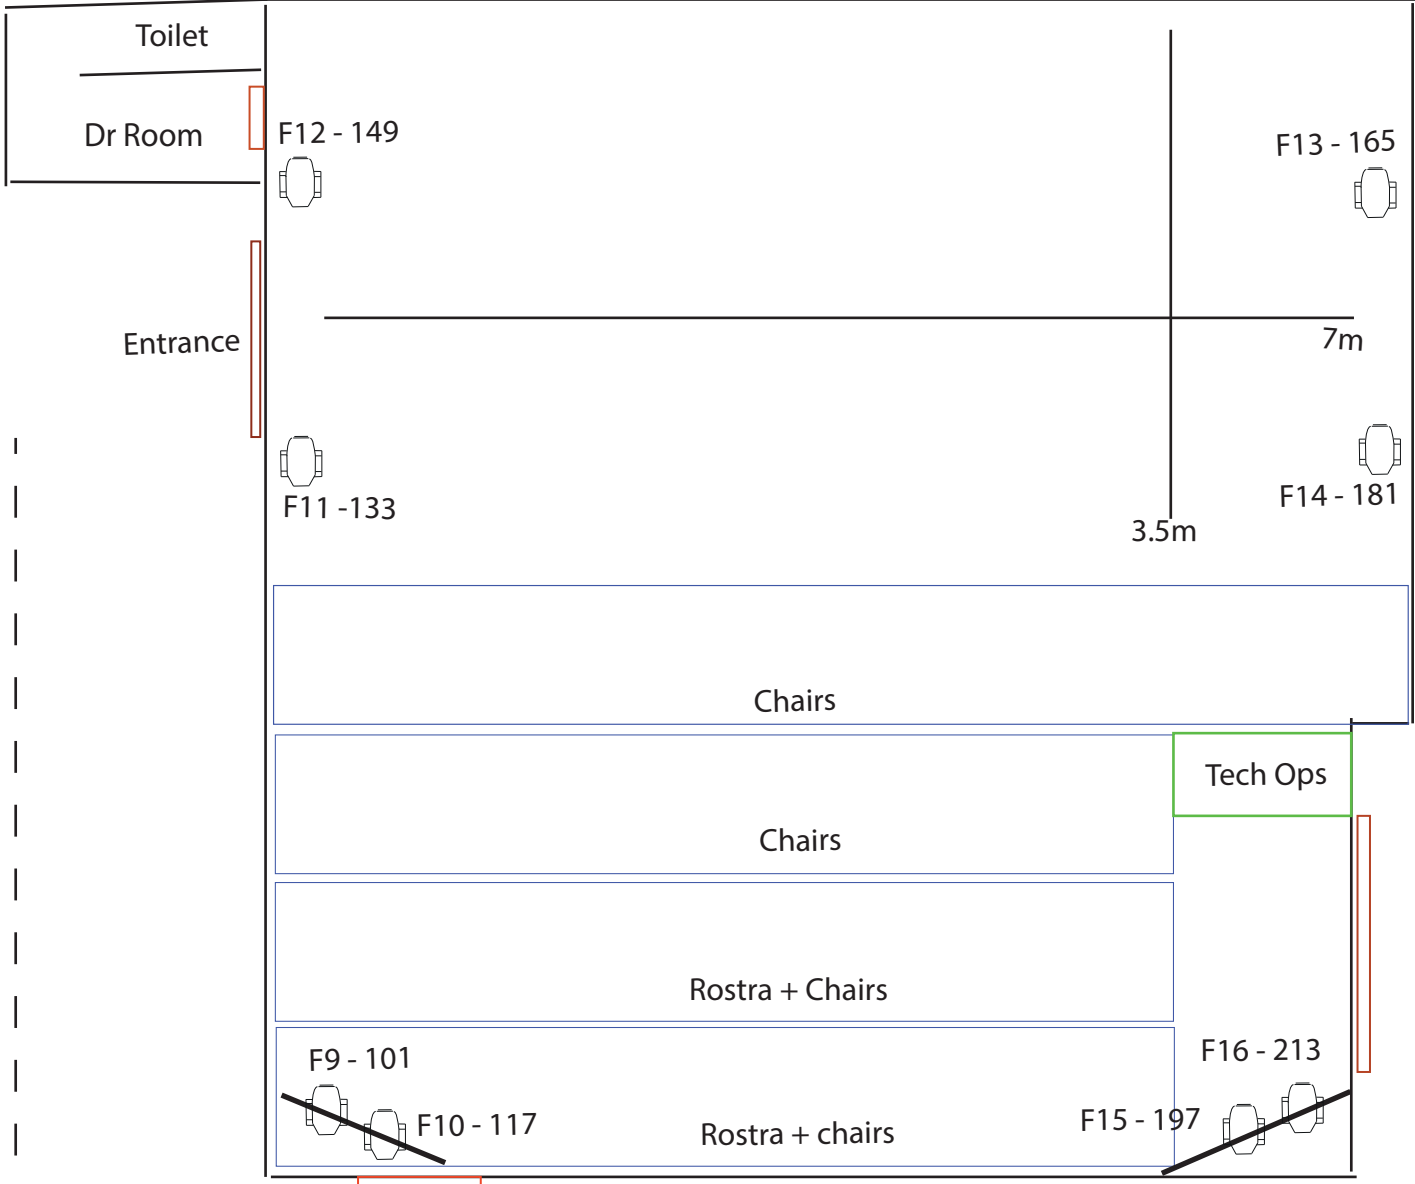

GOODWOOD THEATRE AND STUDIOS
 STUDIO 1 LAYOUT - FRINGE 2023

NB - very close to scale

Fully surrounded by black Curtains

 Moving head wash light with full color mix and zoom in and out